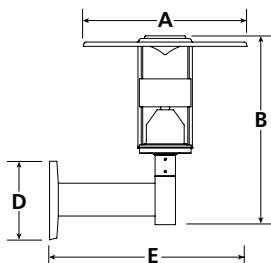

Luminaire Dimensions

Luminaire	A		B		C		D		E		Weight		EPA
	Inch	mm	Inch	mm	Inch	mm	Inch	mm	Inch	mm	lbs.	kg	
AA-105-GR5-PT	23.62	600	20.63	524	3.00	76	n/a	n/a	n/a	n/a	18.5	8.4	1.4
AA-205-GR5-PT	15.00	381	19.00	487	3.00	76	n/a	n/a	n/a	n/a	18.2	8.3	1.3
AA-105-CLR-150W-RD	23.62	600	25.60	650	3.50	89	n/a	n/a	n/a	n/a	20.0	9.1	1.7
AA-205-CLR-150W-RD	15.00	381	24.60	625	3.50	89	n/a	n/a	n/a	n/a	19.7	8.9	1.5
AA-105-CLB-WM-FL	23.62	600	27.68	665	n/a	n/a	11.00	279	25.20	640	23.1	10.5	1.8
AA-205-CLB-WMTUB-FL	15.00	381	26.38	670	n/a	n/a	11.00	279	24.38	619	22.9	10.4	1.7
AA-105-BM2180	36.00	915	n/a	n/a	n/a	n/a	n/a	n/a	n/a	n/a	46.2	21.0	3.7
AA-205-TUB2180	36.00	915	n/a	n/a	n/a	n/a	n/a	n/a	n/a	n/a	45.8	20.8	3.4

AA-105-GR5-PT

AA-105-CLR-150W-RD

AA-105-CLB-WM-FL

AA-105-BM2180

AA-205-GR5-PT

AA-205-CLR-150W-RD

AA-205-CLB-TUBWM-FL

AA-205-TUB2180