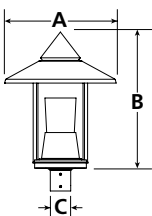

Luminaire Dimensions

Luminaire	A		B		C		D		E		Weight		EPA
	Inch	mm	Inch	mm	Inch	mm	Inch	mm	Inch	mm	lbs.	kg	
AA-105-GR5-PT	23.62	600	20.63	524	3.00	76	n/a	n/a	n/a	n/a	18.5	8.4	1.4
AA-205-GR5-PT	15.00	381	19.00	487	3.00	76	n/a	n/a	n/a	n/a	18.2	8.3	1.3
AA-105-CLR-150W-RD	23.62	600	25.60	650	3.50	89	n/a	n/a	n/a	n/a	20.0	9.1	1.7
AA-205-CLR-150W-RD	15.00	381	24.60	625	3.50	89	n/a	n/a	n/a	n/a	19.7	8.9	1.5
AA-105-CLB-WM-FL	23.62	600	27.68	665	n/a	n/a	11.00	279	25.20	640	23.1	10.5	1.8
AA-205-CLB-WMTUB-FL	15.00	381	26.38	670	n/a	n/a	11.00	279	24.38	619	22.9	10.4	1.7
AA-105-BM2180	36.00	915	n/a	n/a	n/a	n/a	n/a	n/a	n/a	n/a	46.2	21.0	3.7
AA-205-TUB2180	36.00	915	n/a	n/a	n/a	n/a	n/a	n/a	n/a	n/a	45.8	20.8	3.4

AA-105-GR5-PT

AA-105-CLR-150W-RD

AA-105-CLB-WM-FL

AA-105-BM2180

AA-205-GR5-PT

AA-205-CLR-150W-RD

AA-205-CLB-TUBWM-FL

AA-205-TUB2180