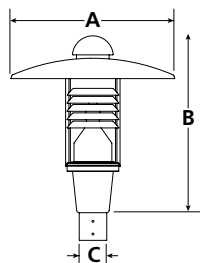

AA-105-CLR-150W-RD