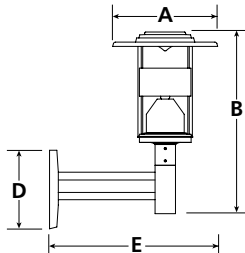

Luminaire Dimensions

Luminaire	A		B		C		D		E		Weight		EPA
	Inch	mm	Inch	mm	Inch	mm	Inch	mm	Inch	mm	lbs.	kg	
AA-105-GR5-PT	23.62	600	20.63	524	3.00	76	n/a	n/a	n/a	n/a	18.5	8.4	1.4
AA-205-GR5-PT	15.00	381	19.00	487	3.00	76	n/a	n/a	n/a	n/a	18.2	8.3	1.3
AA-105-CLR-150W-RD	23.62	600	25.60	650	3.50	89	n/a	n/a	n/a	n/a	20.0	9.1	1.7
AA-205-CLR-150W-RD	15.00	381	24.60	625	3.50	89	n/a	n/a	n/a	n/a	19.7	8.9	1.5
AA-105-CLB-WM-FL	23.62	600	27.68	665	n/a	n/a	11.00	279	25.20	640	23.1	10.5	1.8
AA-205-CLB-WMTUB-FL	15.00	381	26.38	670	n/a	n/a	11.00	279	24.38	619	22.9	10.4	1.7
AA-105-BM2180	36.00	915	n/a	n/a	n/a	n/a	n/a	n/a	n/a	n/a	46.2	21.0	3.7
AA-205-TUB2180	36.00	915	n/a	n/a	n/a	n/a	n/a	n/a	n/a	n/a	45.8	20.8	3.4

AA-105-GR5-PT

AA-105-CLR-150W-RD

AA-105-CLB-WM-FL

AA-105-BM2180

AA-205-GR5-PT

AA-205-CLR-150W-RD

AA-205-CLB-TUBWM-FL

AA-205-TUB2180