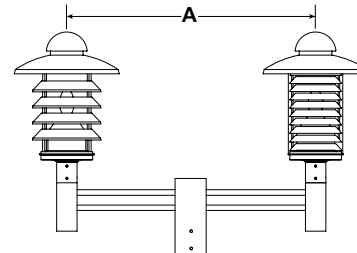

Luminaire Dimensions

Luminaire	A		B		C		D		E		Weight		EPA
	Inch	mm	Inch	mm	Inch	mm	Inch	mm	Inch	mm	lbs.	kg	
AA-105-GR5-PT	23.62	600	20.63	524	3.00	76	n/a	n/a	n/a	n/a	18.5	8.4	1.4
AA-205-GR5-PT	15.00	381	19.00	487	3.00	76	n/a	n/a	n/a	n/a	18.2	8.3	1.3
AA-105-CLR-150W-RD	23.62	600	25.60	650	3.50	89	n/a	n/a	n/a	n/a	20.0	9.1	1.7
AA-205-CLR-150W-RD	15.00	381	24.60	625	3.50	89	n/a	n/a	n/a	n/a	19.7	8.9	1.5
AA-105-CLB-WM-FL	23.62	600	27.68	665	n/a	n/a	11.00	279	25.20	640	23.1	10.5	1.8
AA-205-CLB-WMTUB-FL	15.00	381	26.38	670	n/a	n/a	11.00	279	24.38	619	22.9	10.4	1.7
AA-105-BM2180	36.00	915	n/a	n/a	n/a	n/a	n/a	n/a	n/a	n/a	46.2	21.0	3.7
AA-205-TUB2180	36.00	915	n/a	n/a	n/a	n/a	n/a	n/a	n/a	n/a	45.8	20.8	3.4

AA-105-GR5-PT

AA-105-CLR-150W-RD

AA-105-CLB-WM-FL

AA-105-BM2180

AA-205-GR5-PT

AA-205-CLR-150W-RD

AA-205-CLB-TUBWM-FL

AA-205-TUB2180