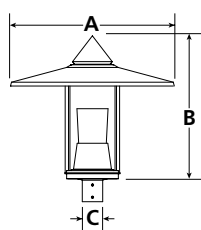

10. Note ECLR option 70HPS/MH max.

11. EM requires PM3 or PM4 ballast enclosure.

BM3120⁶ Pole adaptor
TUB3120⁶ 3 @120°

BM490⁶ Pole adaptor
TUB490⁶ 4 @90°

WM Wall Mount
TUBWM
EM¹¹ Emergency Battery Backup

Example: AA-105-100MH-E17-277-CLL-BK-FL-PM3

Luminaire Dimensions

Luminaire	A		B		C		D		E		Weight		EPA
	Inch	mm	Inch	mm	Inch	mm	Inch	mm	Inch	mm	lbs.	kg	
AA-105-GR5-PT	23.62	600	20.63	524	3.00	76	n/a	n/a	n/a	n/a	18.5	8.4	1.4
AA-205-GR5-PT	15.00	381	19.00	487	3.00	76	n/a	n/a	n/a	n/a	18.2	8.3	1.3
AA-105-CLR-150W-RD	23.62	600	25.60	650	3.50	89	n/a	n/a	n/a	n/a	20.0	9.1	1.7
AA-205-CLR-150W-RD	15.00	381	24.60	625	3.50	89	n/a	n/a	n/a	n/a	19.7	8.9	1.5
AA-105-CLB-WM-FL	23.62	600	27.68	665	n/a	n/a	11.00	279	25.20	640	23.1	10.5	1.8
AA-205-CLB-WMTUB-FL	15.00	381	26.38	670	n/a	n/a	11.00	279	24.38	619	22.9	10.4	1.7
AA-105-BM2180	36.00	915	n/a	n/a	n/a	n/a	n/a	n/a	n/a	n/a	46.2	21.0	3.7
AA-205-TUB2180	36.00	915	n/a	n/a	n/a	n/a	n/a	n/a	n/a	n/a	45.8	20.8	3.4