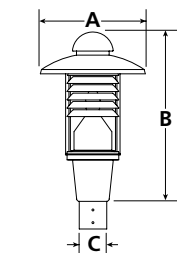

Luminaire Dimensions

Luminaire	A		B		C		D		E		Weight		EPA
	Inch	mm	Inch	mm	Inch	mm	Inch	mm	Inch	mm	lbs.	kg	
AA-105-GR5-PT	23.62	600	20.63	524	3.00	76	n/a	n/a	n/a	n/a	18.5	8.4	1.4
AA-205-GR5-PT	15.00	381	19.00	487	3.00	76	n/a	n/a	n/a	n/a	18.2	8.3	1.3
AA-105-CLR-150W-RD	23.62	600	25.60	650	3.50	89	n/a	n/a	n/a	n/a	20.0	9.1	1.7
AA-205-CLR-150W-RD	15.00	381	24.60	625	3.50	89	n/a	n/a	n/a	n/a	19.7	8.9	1.5
AA-105-CLB-WM-FL	23.62	600	27.68	665	n/a	n/a	11.00	279	25.20	640	23.1	10.5	1.8
AA-205-CLB-WMTUB-FL	15.00	381	26.38	670	n/a	n/a	11.00	279	24.38	619	22.9	10.4	1.7
AA-105-BM2180	36.00	915	n/a	n/a	n/a	n/a	n/a	n/a	n/a	n/a	46.2	21.0	3.7
AA-205-TUB2180	36.00	915	n/a	n/a	n/a	n/a	n/a	n/a	n/a	n/a	45.8	20.8	3.4

AA-105-GR5-PT

AA-105-CLR-150W-RD

AA-105-CLB-WM-FL

AA-105-BM2180

AA-205-GR5-PT

AA-205-CLR-150W-RD

AA-205-CLB-TUBWM-FL

AA-205-TUB2180