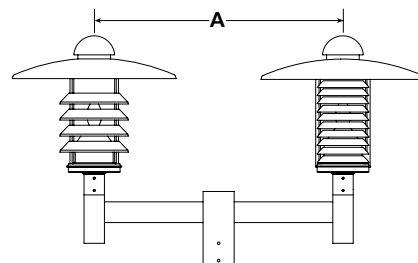

Luminaire Dimensions

Luminaire	A		B		C		D		E		Weight		EPA
	Inch	mm	Inch	mm	Inch	mm	Inch	mm	Inch	mm	lbs.	kg	
AA-105-GR5-PT	23.62	600	20.63	524	3.00	76	n/a	n/a	n/a	n/a	18.5	8.4	1.4
AA-205-GR5-PT	15.00	381	19.00	487	3.00	76	n/a	n/a	n/a	n/a	18.2	8.3	1.3
AA-105-CLR-150W-RD	23.62	600	25.60	650	3.50	89	n/a	n/a	n/a	n/a	20.0	9.1	1.7
AA-205-CLR-150W-RD	15.00	381	24.60	625	3.50	89	n/a	n/a	n/a	n/a	19.7	8.9	1.5
AA-105-CLB-WM-FL	23.62	600	27.68	665	n/a	n/a	11.00	279	25.20	640	23.1	10.5	1.8
AA-205-CLB-WMTUB-FL	15.00	381	26.38	670	n/a	n/a	11.00	279	24.38	619	22.9	10.4	1.7
AA-105-BM2180	36.00	915	n/a	n/a	n/a	n/a	n/a	n/a	n/a	n/a	46.2	21.0	3.7
AA-205-TUB2180	36.00	915	n/a	n/a	n/a	n/a	n/a	n/a	n/a	n/a	45.8	20.8	3.4

AA-105-GR5-PT

AA-105-CLR-150W-RD

AA-105-CLB-WM-FL

AA-105-BM2180

AA-205-GR5-PT

AA-205-CLR-150W-RD

AA-205-CLB-TUBWM-FL

AA-205-TUB2180